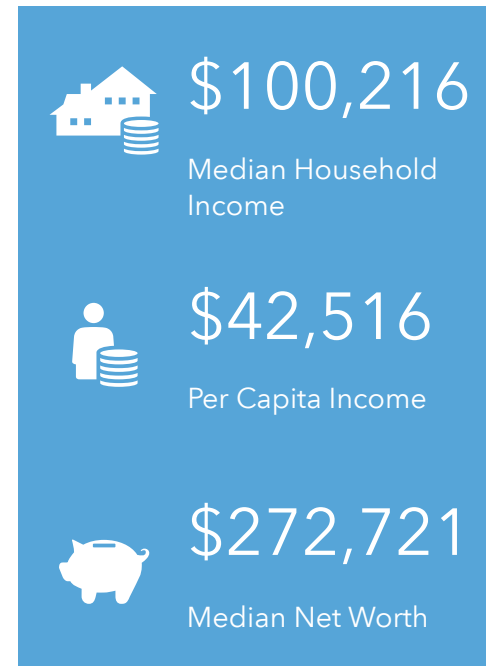

DEMOGRAPHIC PROFILE

Santee City, CA

Geography: Place

EDUCATION

EMPLOYMENT

INCOME

HOUSEHOLD INCOME (\$)

KEY FACTS

This infographic contains data provided by Esri. The vintage of the data is 2022, 2027