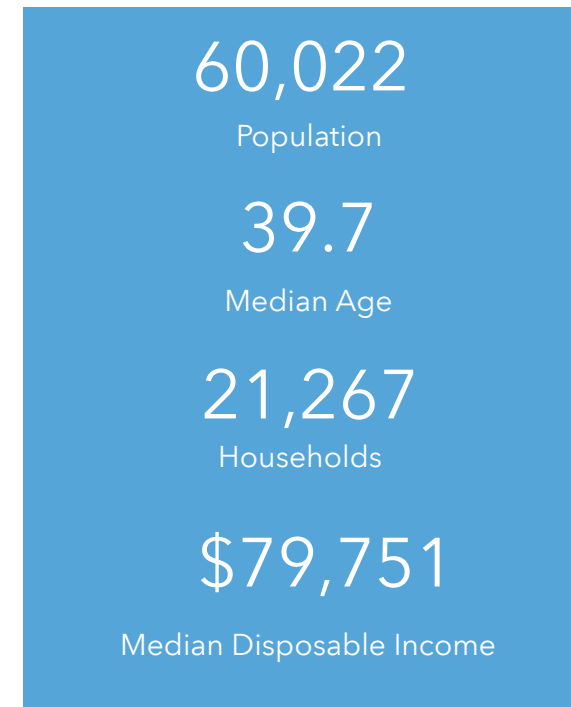

DEMOGRAPHIC PROFILE

Santee City, CA

Geography: Place

EDUCATION

EMPLOYMENT

INCOME

HOUSEHOLD INCOME (\$)

KEY FACTS

This infographic contains data provided by Esri. The vintage of the data is 2022, 2027