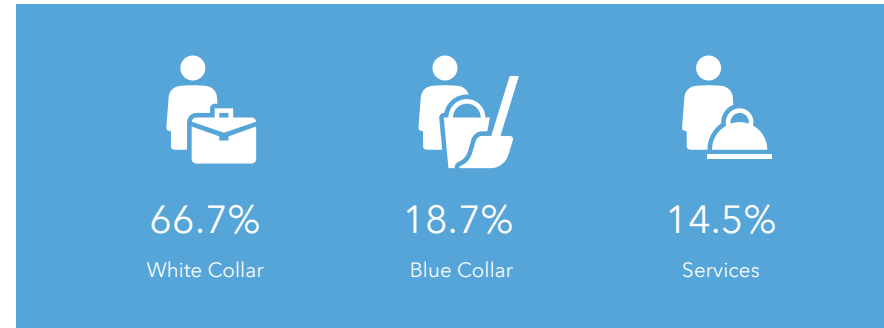

DEMOGRAPHIC PROFILE

Santee City, CA

Geography: Place

EDUCATION

EMPLOYMENT

INCOME

HOUSEHOLD INCOME (\$)

KEY FACTS