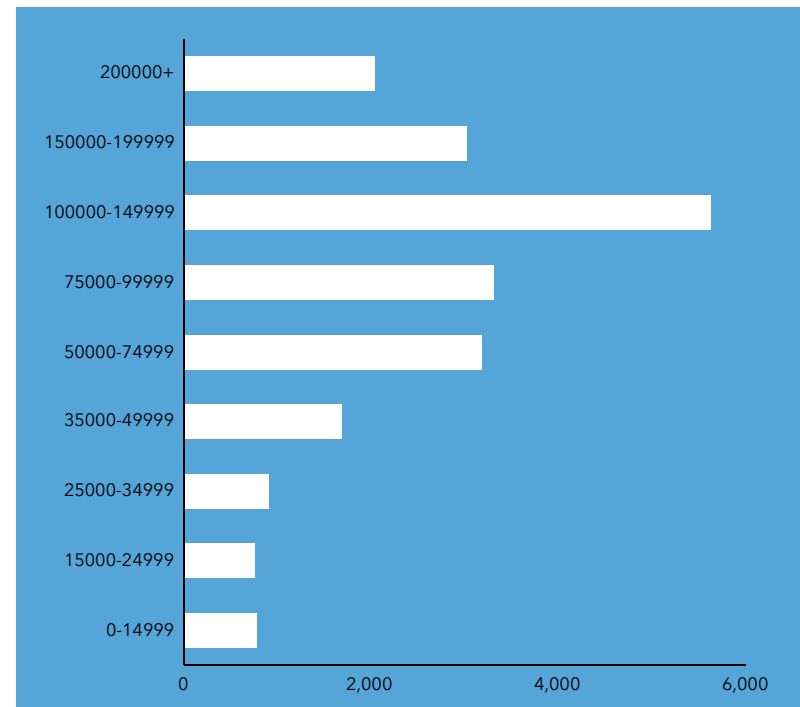

DEMOGRAPHIC PROFILE

Santee City, CA

Geography: Place

EDUCATION

EMPLOYMENT

INCOME

HOUSEHOLD INCOME (\$)

KEY FACTS

This infographic contains data provided by Esri. The vintage of the data is 2022, 2027